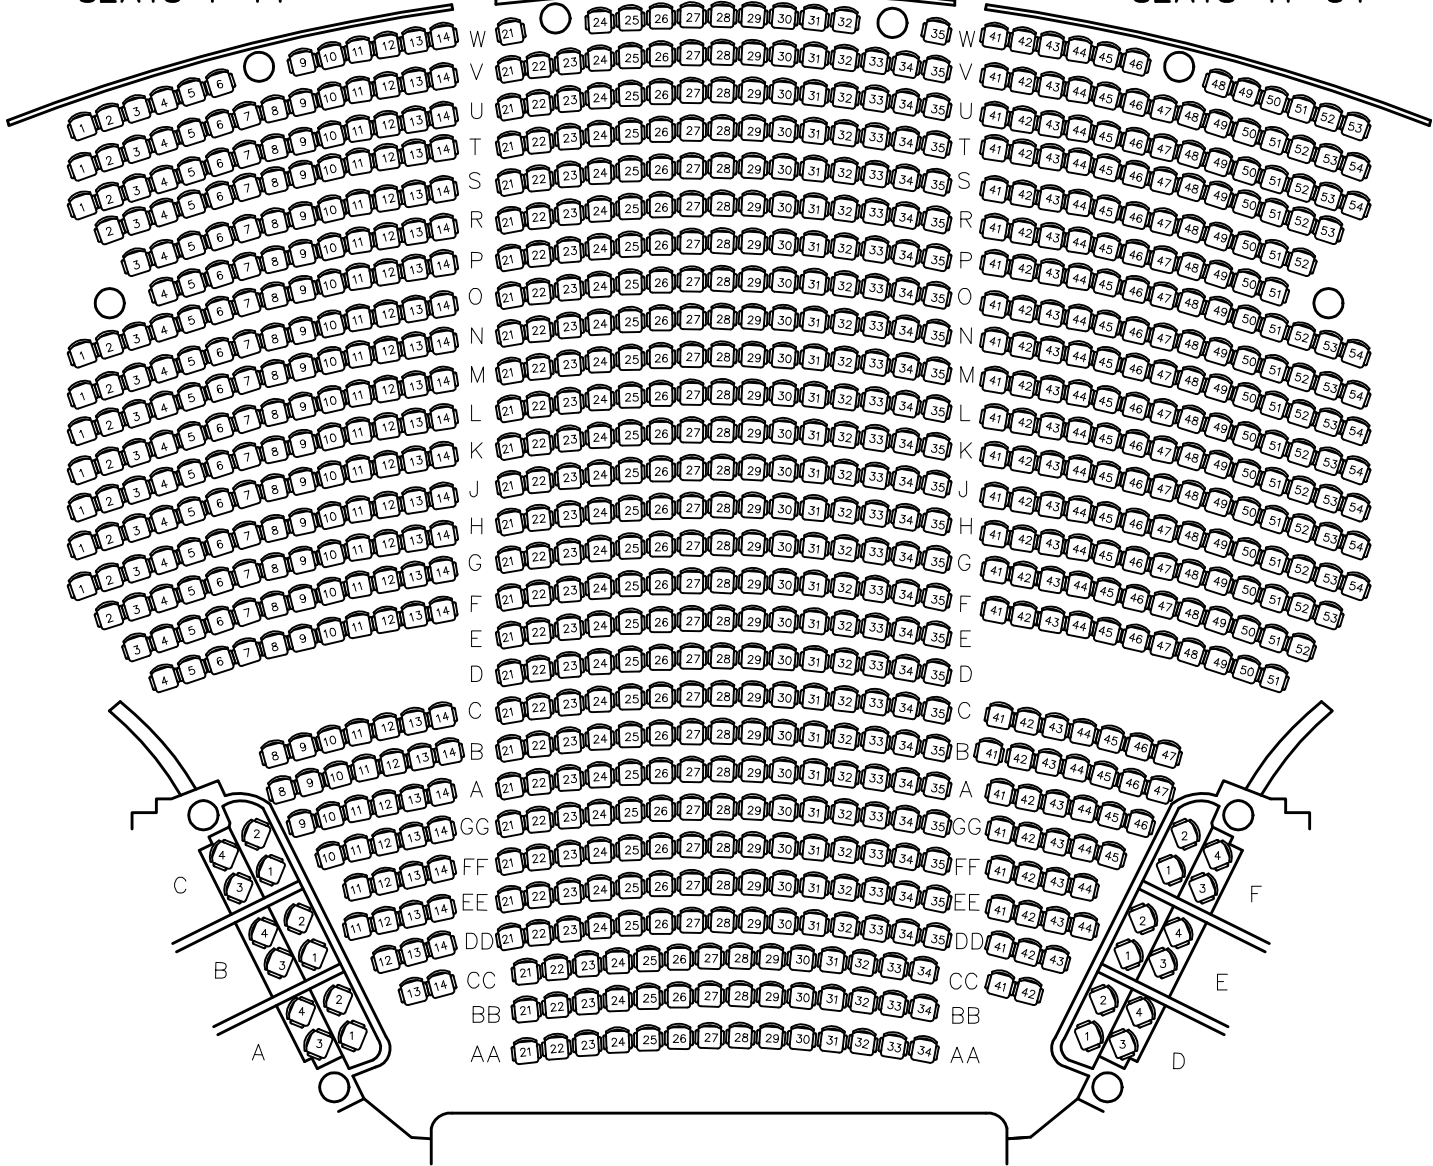

ENTRANCE

SEATS 21-35

SEATS 1-14

SEATS 41-54

ELGIN THEATRE ORCHESTRA

189 YONGE ST., TORONTO

BALCONY

SEATS 101-108

SEATS 201-212

SEATS 301-312

SEATS 401-408

MEZZANINE

SEATS 201-215

SEATS 101-114

SEATS 301-314

ELGIN THEATRE