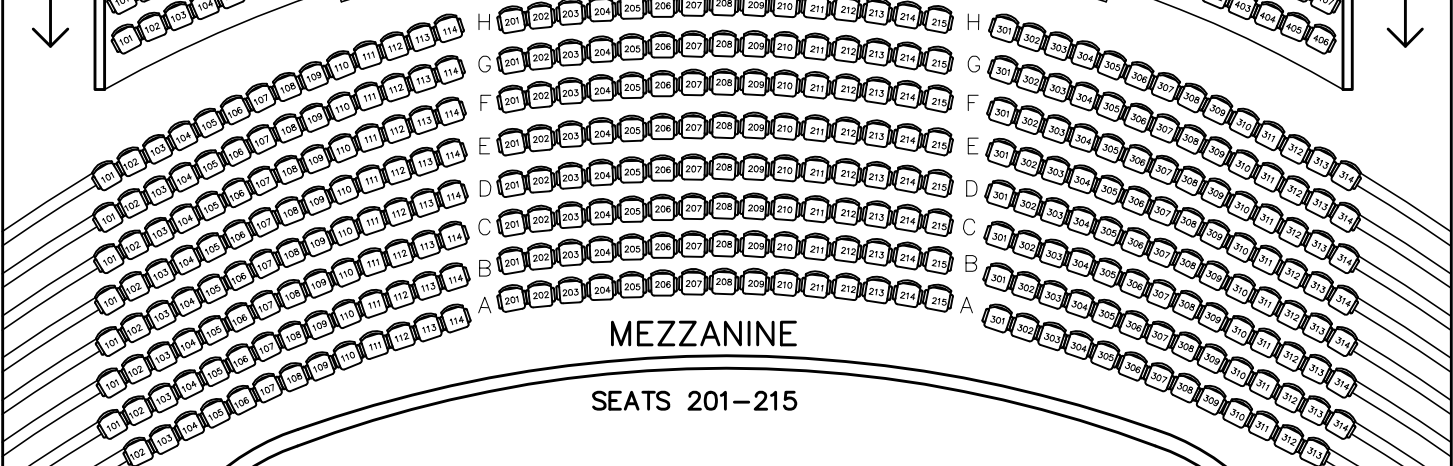

ENTRANCE

SEATS 21-35

SEATS 1-14

SEATS 41-54

ELGIN THEATRE ORCHESTRA

189 YONGE ST., TORONTO

BALCONY

SEATS 101-108

SEATS 201-212

SEATS 301-312

SEATS 401-408

MEZZANINE

SEATS 201-215

SEATS 101-114

SEATS 301-314

ELGIN THEATRE