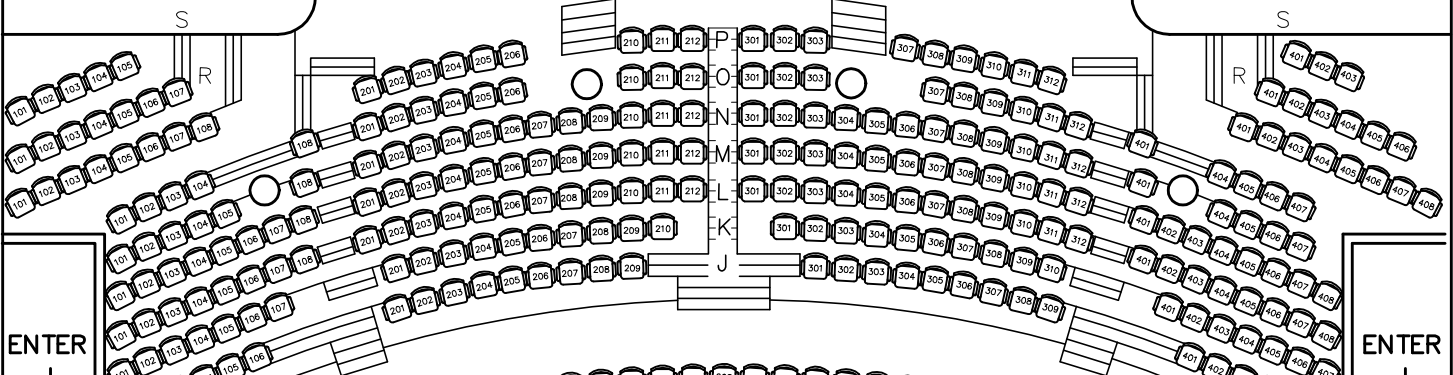

ENTRANCE

SEATS 21-35

SEATS 1-14

SEATS 41-54

ELGIN THEATRE ORCHESTRA

189 YONGE ST., TORONTO

BALCONY

SEATS 101-108

SEATS 201-212

SEATS 301-312

SEATS 401-408

MEZZANINE

SEATS 201-215

SEATS 101-114

SEATS 301-314

ELGIN THEATRE