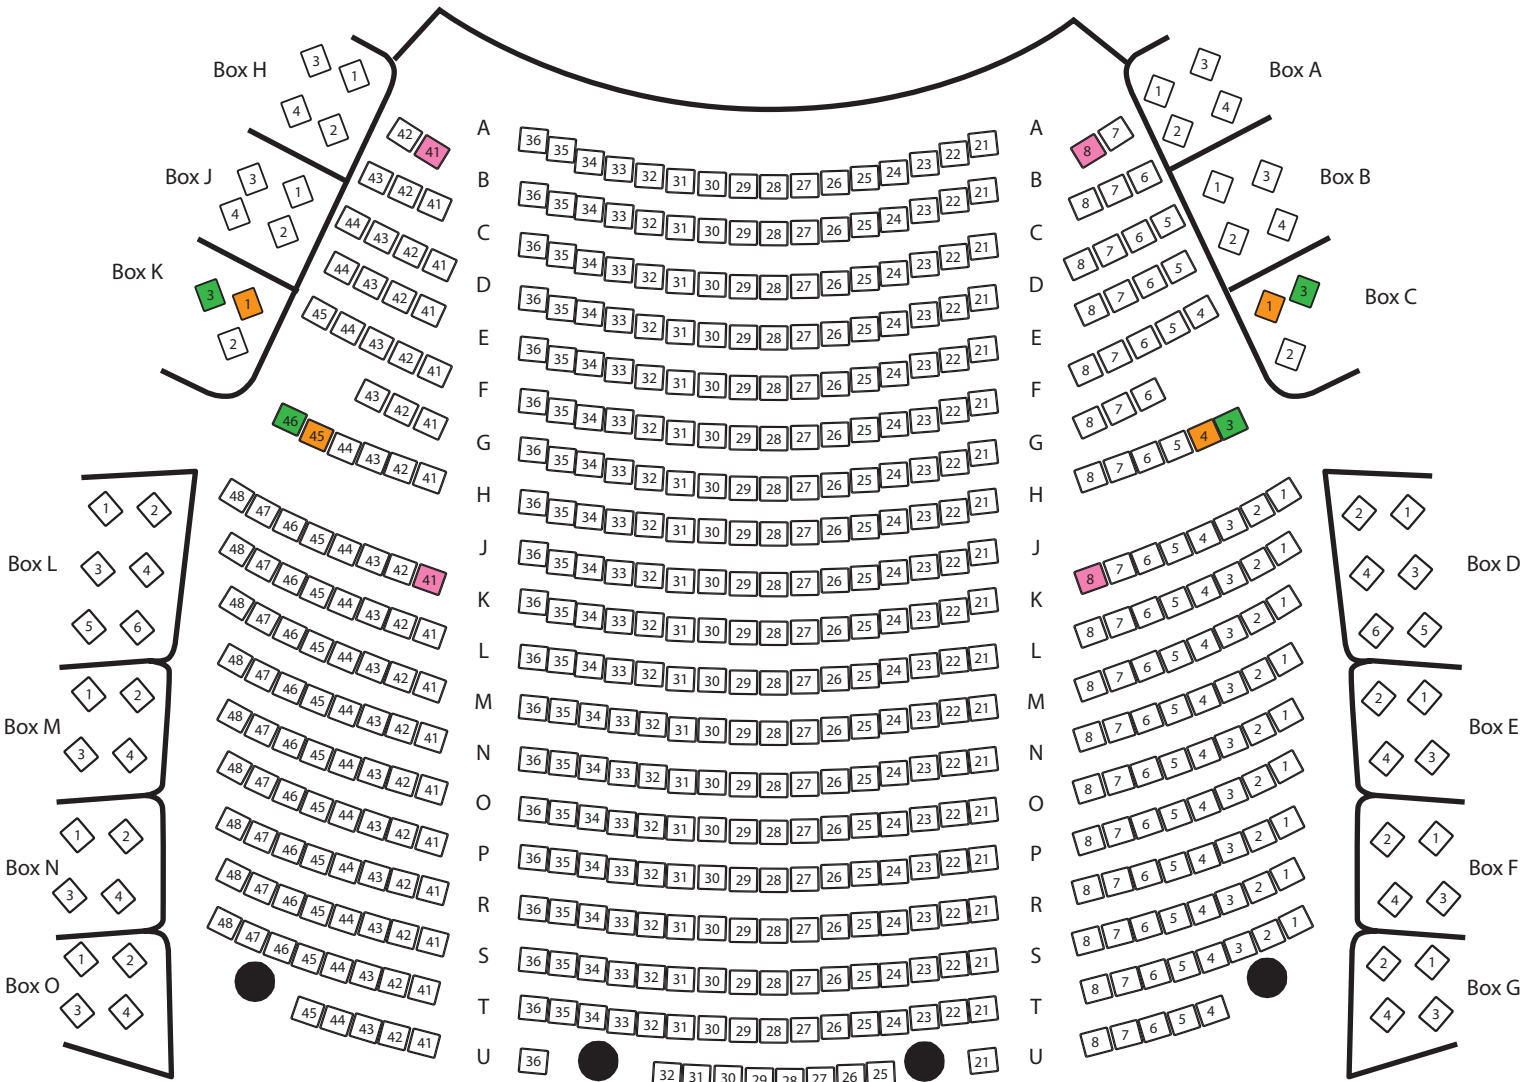

WINTER GARDEN THEATRE

Orchestra

Stage

SEATS 41-48

SEATS 21-36

SEATS 1-8

- Wheelchair Location
- Companion Seat
- Accessible Transfer Seat

WINTER GARDEN THEATRE

Mezzanine & Balcony

Stage

SEATS 401-408

SEATS 301-315

SEATS 201-212

SEATS 101-108