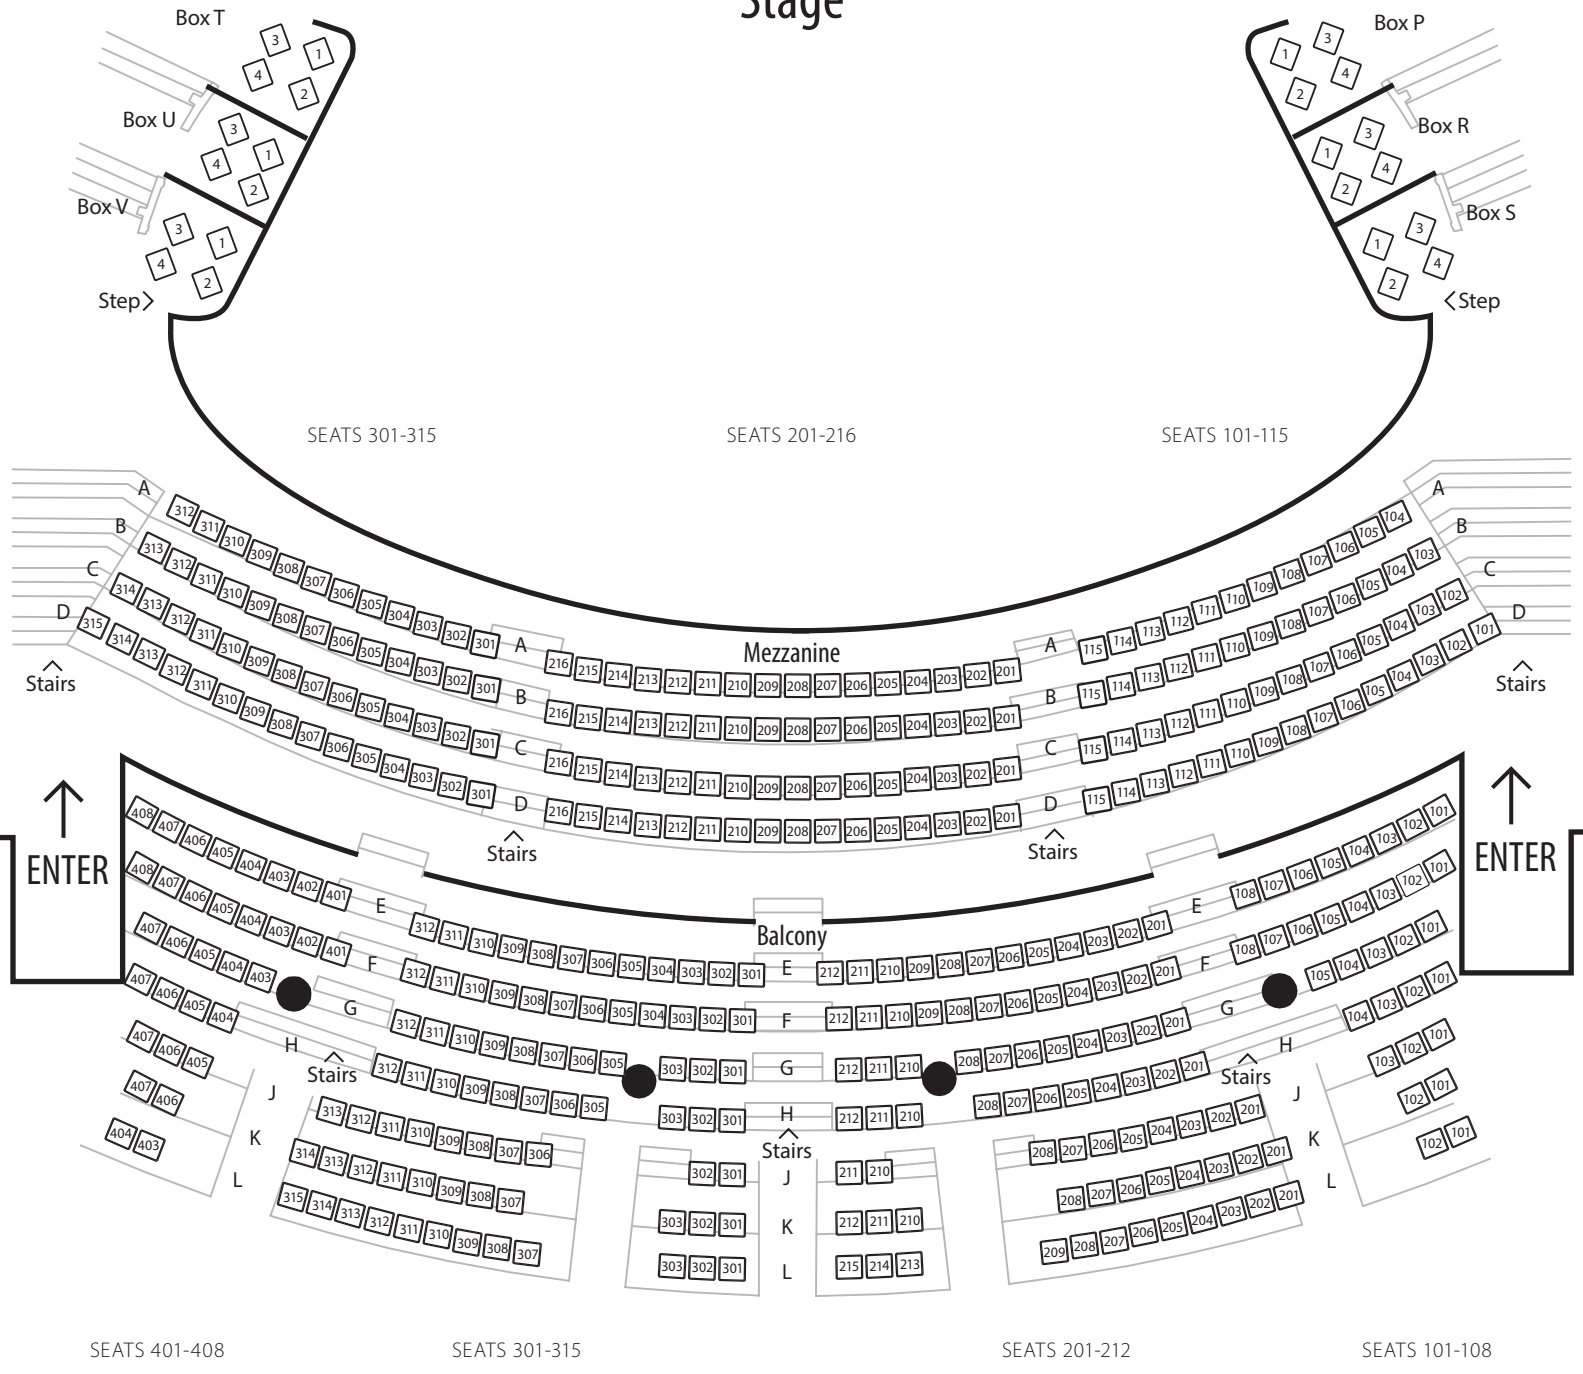

WINTER GARDEN THEATRE

Orchestra

Stage

SEATS 41-48

SEATS 21-36

SEATS 1-8

- Wheelchair Location
- Companion Seat
- Accessible Transfer Seat

WINTER GARDEN THEATRE

Mezzanine & Balcony

Stage

SEATS 401-408

SEATS 301-315

SEATS 201-212

SEATS 101-108